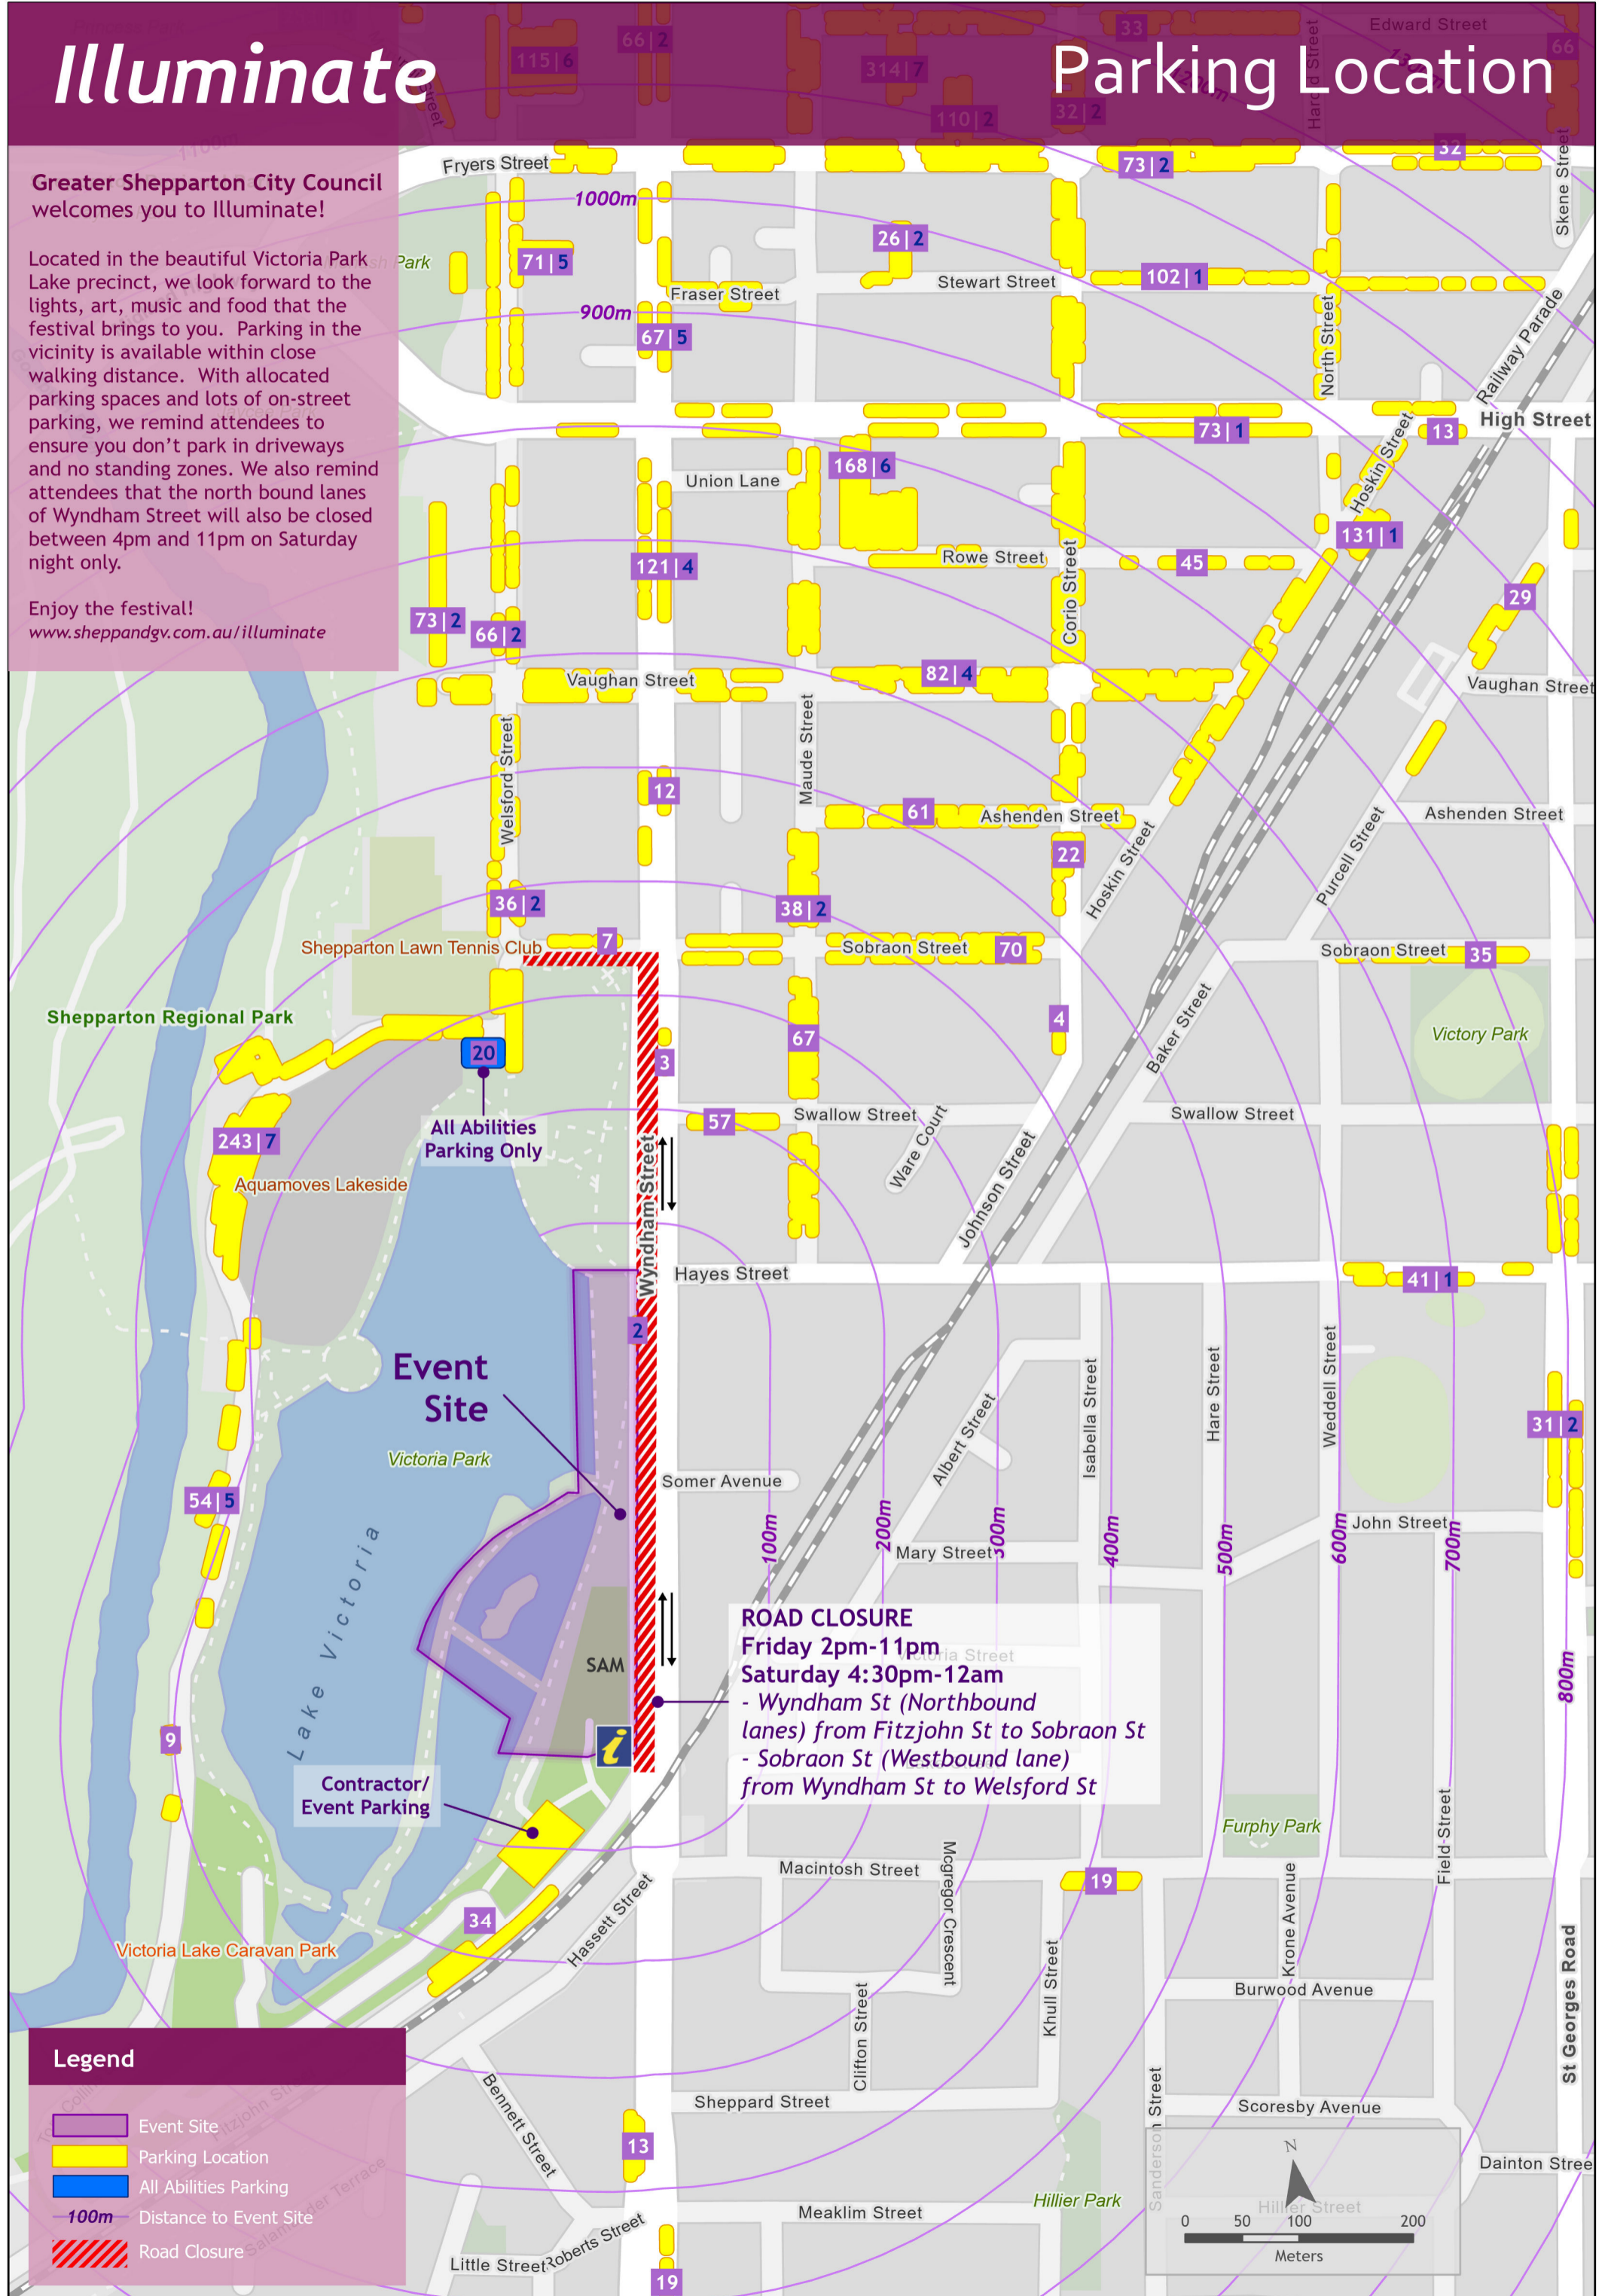

# Parking Location

Greater Shepparton City Council welcomes you to Illuminate!

Located in the beautiful Victoria Park Lake precinct, we look forward to the lights, art, music and food that the festival brings to you. Parking in the vicinity is available within close walking distance. With allocated parking spaces and lots of on-street parking, we remind attendees to ensure you don't park in driveways and no standing zones. We also remind attendees that the north bound lanes of Wyndham Street will also be closed between 4pm and 11pm on Saturday night only.

Enjoy the festival!  
[www.sheppandgv.com.au/illuminate](http://www.sheppandgv.com.au/illuminate)

**ROAD CLOSURE**  
 Friday 2pm-11pm  
 Saturday 4:30pm-12am  
 - Wyndham St (Northbound lanes) from Fitzjohn St to Sobraon St  
 - Sobraon St (Westbound lane) from Wyndham St to Welsford St

**Legend**

- Event Site
- Parking Location
- All Abilities Parking
- 100m Distance to Event Site
- Road Closure