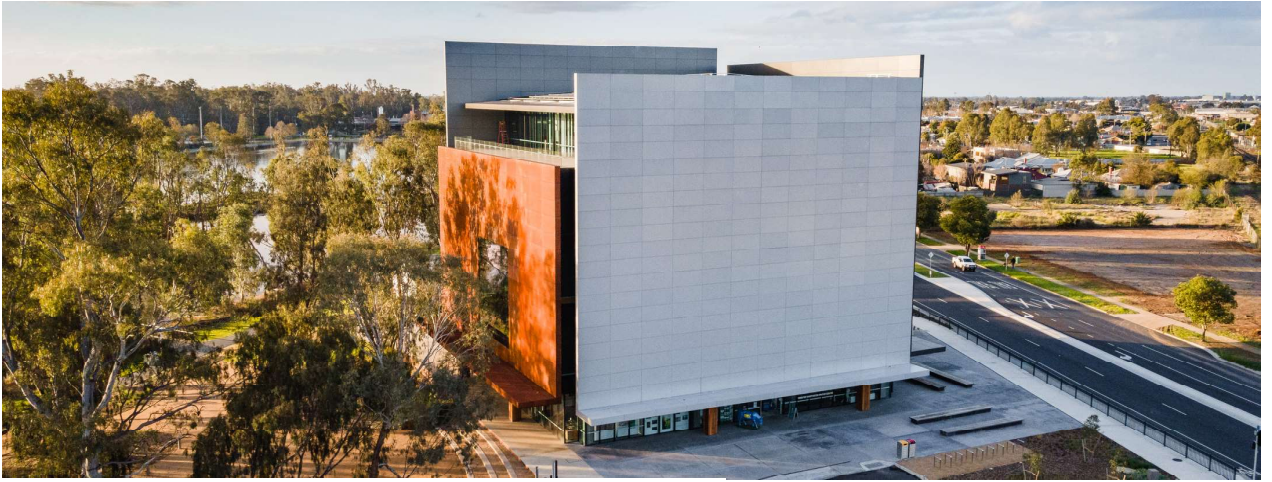

FATHER'S DAY FOR THE ARTISTIC FLARE

COME *See* FOR YOURSELF

- SAM
- The Silo Art Trail
- Moooving Art
- Pinot & Picasso
- Victoria Park Lake
- Elsewhere at SAM

Soak in the atmosphere of the extraordinary Shepparton Art Museum, pack the car for an afternoon drive sight seeing spectacular Silo Art, put your artistic skills to the test with Pinot & Picasso, chase the Moooving Art herd around Shepparton & Goulburn Valley, and relax and unwind after dark at Victoria Park Lake to see the water illuminated under the colourful lights.

TIP: Make sure to grab a list of the locations of the Moooving Art herd from the Visitor Centre before trying to find them all!

For more
information
please visit