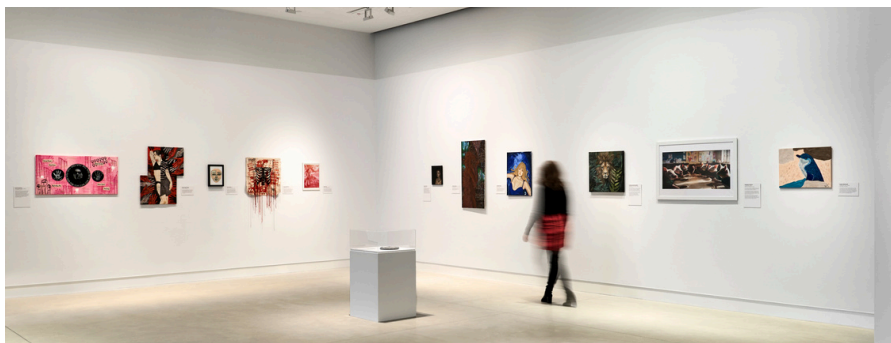

## COME *See* FOR YOURSELF

- SAM
- Mooving Art
- Street Art Murals
- Victoria Park Lake
- The Silo Art Trail

Immerse yourself in the ambiance of the remarkable Shepparton Art Museum, load up the car for a scenic drive to witness the breathtaking Silo Art, follow the Mooving Art herd across Shepparton & Goulburn Valley, explore the streets to discover Street Art Murals, and finally, unwind in the evening at Victoria Park Lake to enjoy the illuminated water shimmering under colorful lights.